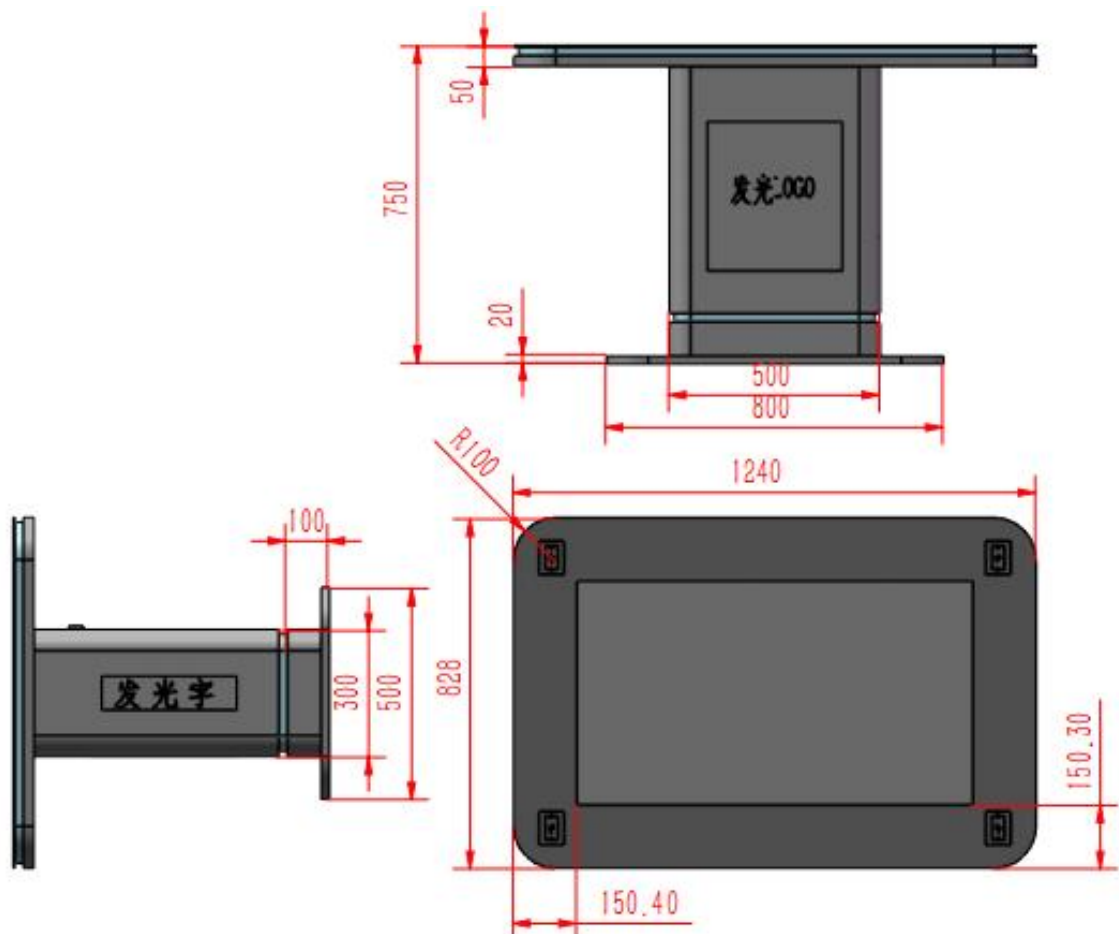

3. Display

Display Screen	43" TFT Panel with LED backlight
Display Ratio	16:9
Color	16.77M colors
Display area	941.184*529.416mm
Resolution	1920*1080
Brightness	350cd/m2
Response Time	Less than 5ms
Contrast	3000:1
View Angle	178° left and right, up and down
Life time	Over 60,000hrs

5. Interface

USB	USB2.0*2, USB3.0*2
COM	COM*1
HDMI Output	HDMI*1
VGA Output	VGA*1
MIC Audio Input	MIC Audio*1
Line Audio Output	Line*1
Network	RJ45*1, built-in Gigabit Ethernet
WIFI	WIFI*1, support 802.11 b/g/n

6. Paper Money Dispenser (optional)

Type	NV9 USB+
Panel Options	66,69,82mm Various mouth shapes
Capacity	300clips (600 optional)
Voltage	12V/1A
Weight	1.7kg
Interface Type	Usb, open collector
Protocol	SSP, CCTalk, MDB, Pulse, Parallel, Binary, Serial

8. Others

Format	PAL, NTSC
Color	Black, White, can customize
Speaker	15W*2
Gross Weight	53KG
Product Net Dimension	1240*828*750mm
Voltage	110-240V 50/60Hz
Power	≤ 60W
Working Temperature	0— 40 °C

9. Dimension