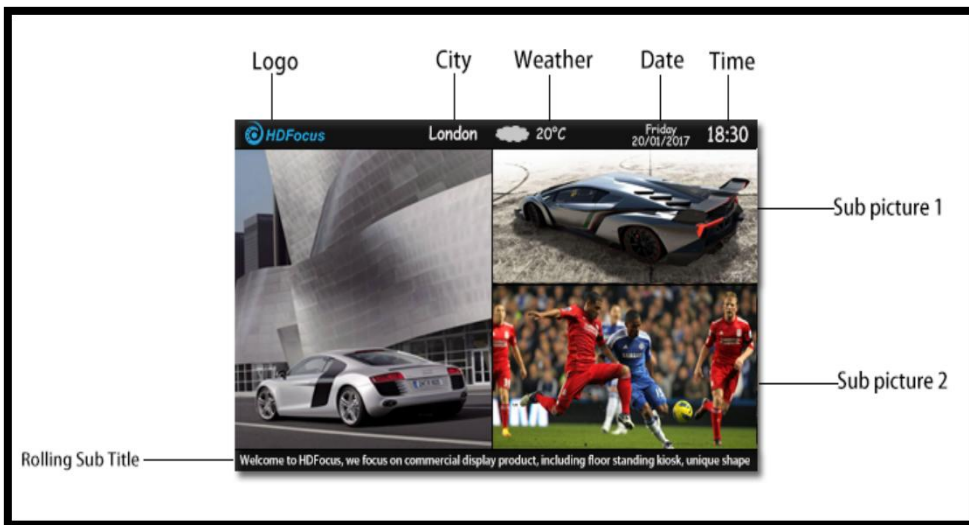

10. HD-DS Digital Signage Software

Program Interface Edited by HD-DS Software