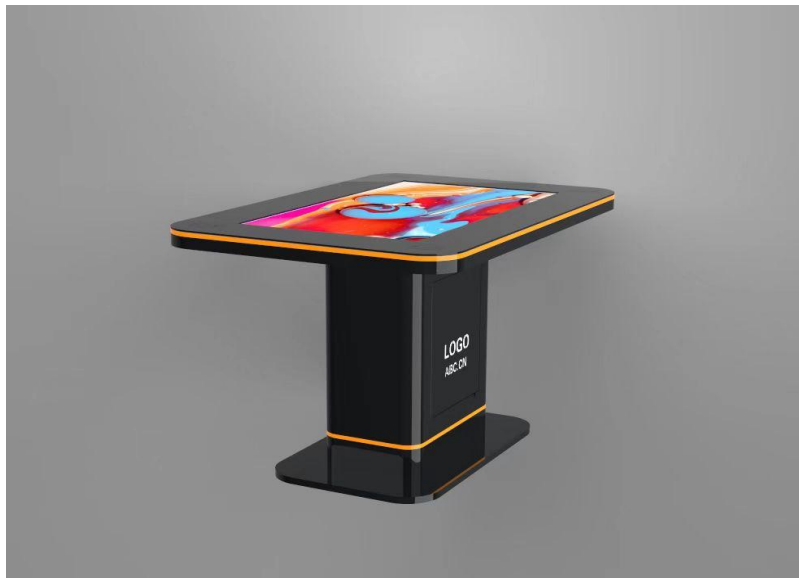

***HDFocus* Specification**

Unique Shape Kiosk HD-43U-T

43" Unique Shape Kiosk HD-43U-T Windows Max

1. Product Outlook

Front

Overview

2. Main Features

- ✓ Interactive touch smart table, perfect for coffee, gaming and food ordering application;
- ✓ High end and fashionable design with colorful and dazzling LED light strip;
- ✓ Built in wireless phone charging module, support Android and iOS phone, can produce four wireless phone charging modules in each corner, or only built in two modules;
- ✓ Can customize coin paper money dispenser, this dispenser can work together with HDFocus gaming control software(optional);
- ✓ High end tempered glass, water and dust proof;
- ✓ Sensitive 10 point capacitive touch, smooth touching experience;
- ✓ Size available:32",43",49",55"and 65",can customize;
- ✓ Windows OS, Windows 8.1, 10 and 11 trial version available, can customize Android OS;
- ✓ Support HD-DS digital signage software, as a total solution;
- ✓ Support WIFI and RJ45 network connection;
- ✓ Industrial level design, support 24/7 working;
- ✓ CE*ROHS certified.

3. Display

Display Screen	43" TFT Panel with LED backlight
Display Ratio	16:9
Color	16.77M colors
Display area	941.184*529.416mm
Resolution	1920*1080
Brightness	350cd/m2
Response Time	Less than 5ms
Contrast	3000:1
View Angle	178° left and right, up and down
Life time	Over 60,000hrs

6. Paper Money Dispenser (optional)

Type	NV9 USB+
Panel Options	66,69,82mm Various mouth shapes
Capacity	300clips (600 optional)
Voltage	12V/1A
Weight	1.7kg
Interface Type	Usb, open collector
Protocol	SSP, CCTalk, MDB, Pulse, Parallel, Binary, Serial

8. Others

Format	PAL, NTSC
Color	Black, White, can customize
Speaker	15W*2
Gross Weight	53KG
Product Net Dimension	1240*828*750mm
Voltage	110-240V 50/60Hz
Power	≤ 60W
Working Temperature	0— 40 °C

9. Dimension