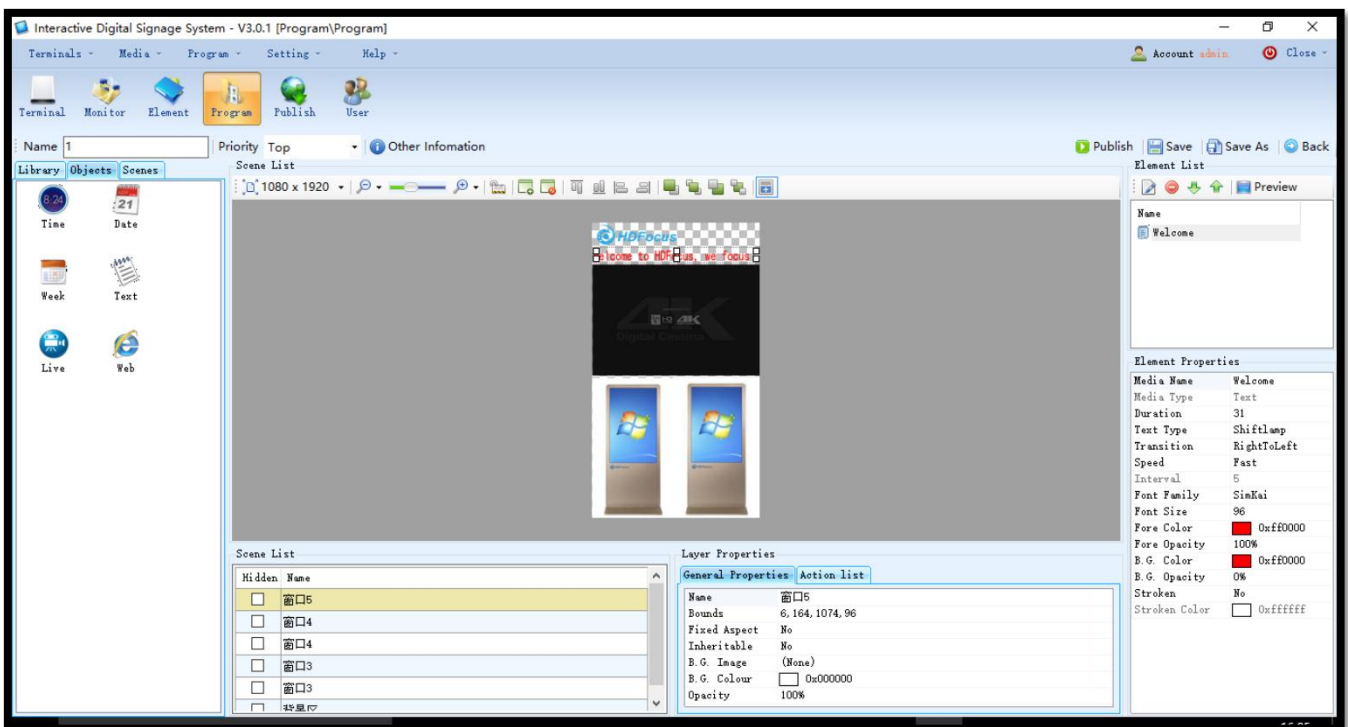

10. HD-DS Digital Signage Software

Program Interface Edited by HD-DS Software

HD-DS Key Features:

- ✘ Easy to operate, user can manage the system anywhere as long as he has internet access;
- ✘ Support online edit program and release program;
- ✘ Support visually make program, can preview the program immediately;
- ✘ Support centrally manage the system, but every terminal will download the program and play locally;
- ✘ Networking based, central control of multiple kiosks;
- ✘ Remotely control, such as restart, volume adjust, system upgrade;