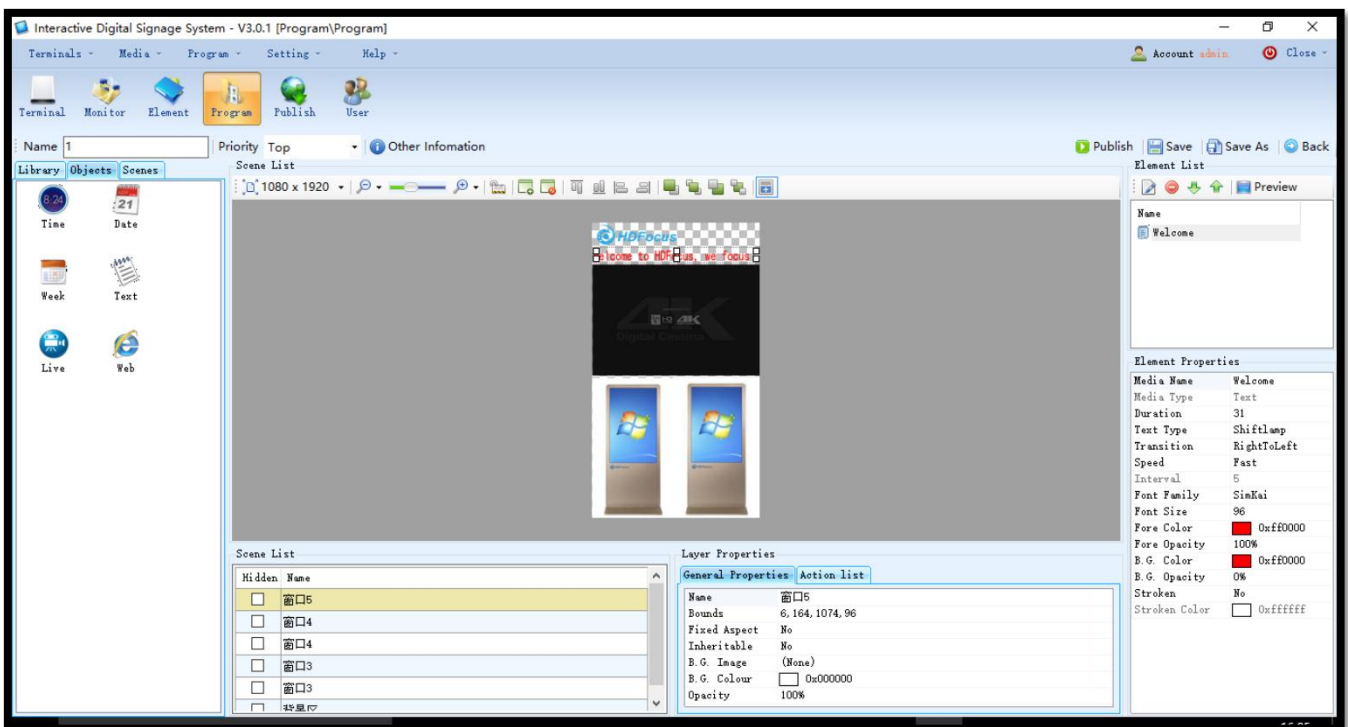

7. Dimension Drawing

8. HD-DS Digital Signage Software

Program Interface Edited by HD-DS Software

HD-DS Key Features:

- ✘ Easy to operate, user can manage the system anywhere as long as he has internet access;
- ✘ Support online edit program and release program;
- ✘ Support visually make program, can preview the program immediately;
- ✘ Support centrally manage the system, but every terminal will download the program and play locally;
- ✘ Networking based, central control of multiple kiosks;
- ✘ Remotely control, such as restart, volume adjust, system upgrade;