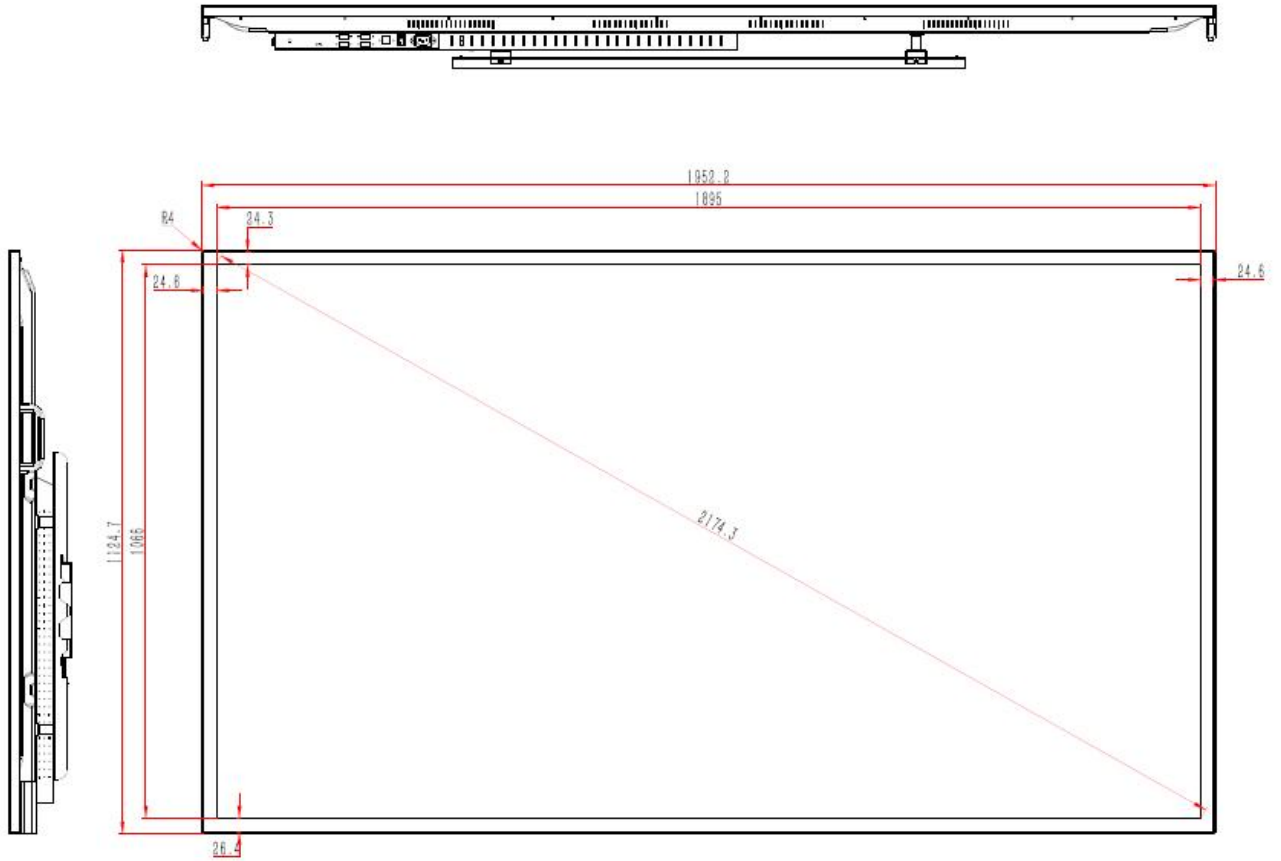

7. Dimension Drawing