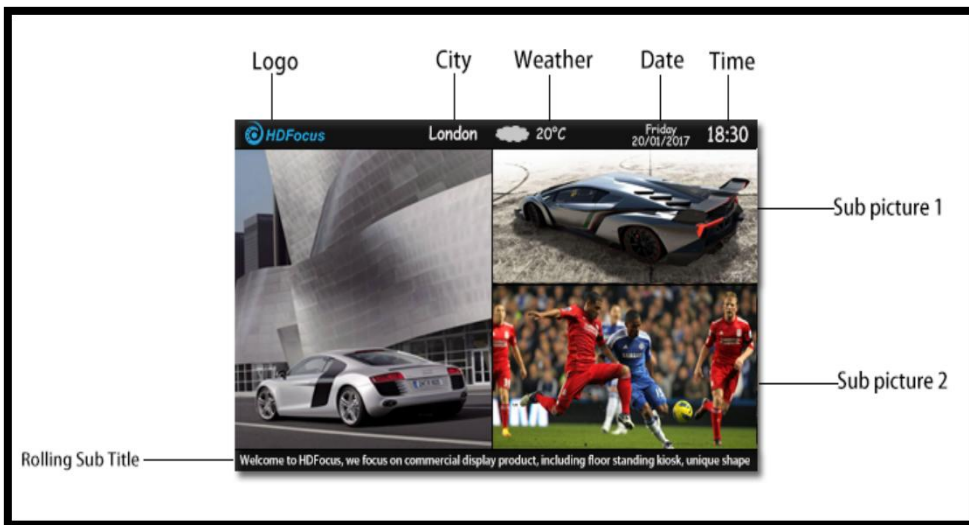

7. Dimension Drawing

8. HD-DS Digital Signage Software

Program Interface Edited by HD-DS Software

HD-DS Key Features:

- ✘ Easy to operate, user can manage the system anywhere as long as he has internet access;
- ✘ Support online edit program and release program;
- ✘ Support visually make program, can preview the program immediately;
- ✘ Support centrally manage the system, but every terminal will download the program and play locally;
- ✘ Networking based, central control of multiple kiosks;
- ✘ Remotely control, such as restart, volume adjust, system upgrade;