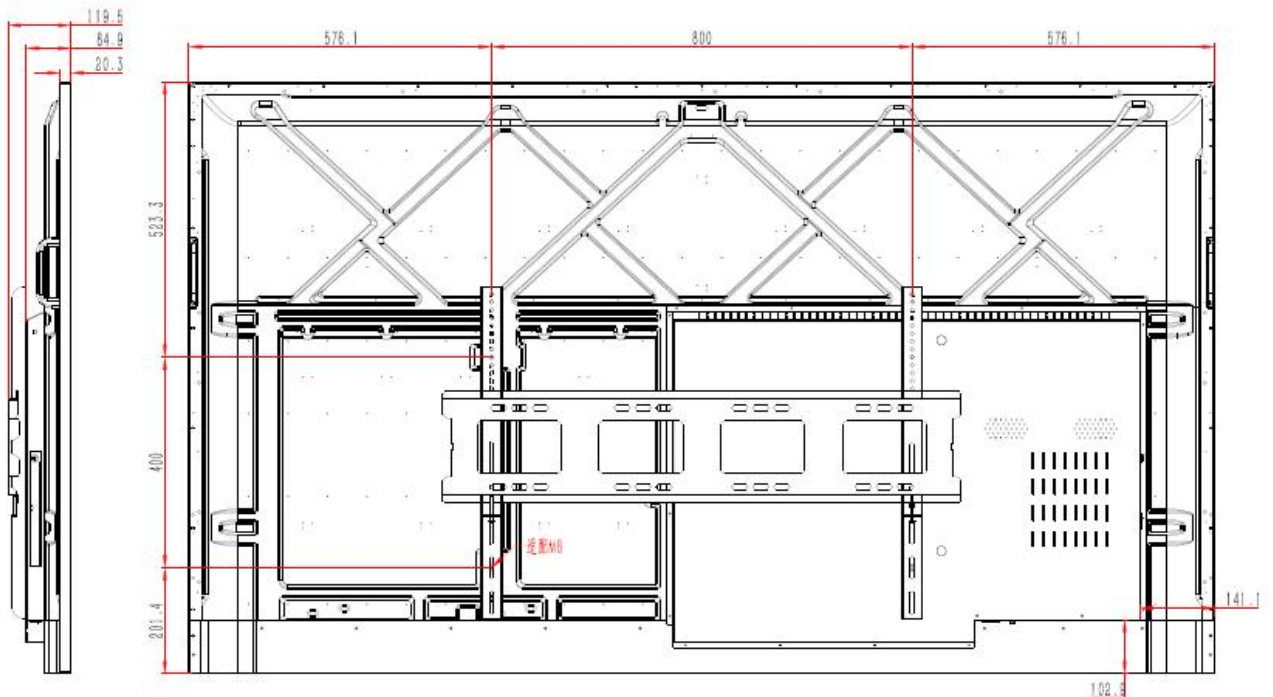

7. Dimension Drawing